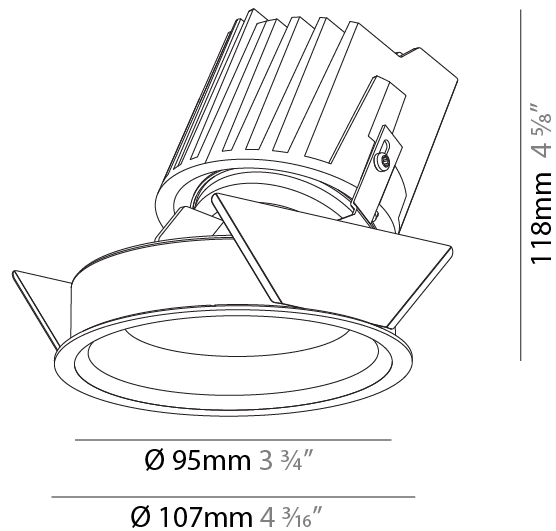

GENERAL

Series: Bioniq
Subseries: Bioniq Round Wallwash
Brand: Prolicht
Division: Architectural
Mounting Type: Recessed
Mounting Location: Ceiling
Subcategory: Downlight

PHYSICAL

Shape: Round
Diameter (mm): 107
Diameter (in): 4 3/16
Height (mm): 118
Height (in): 4 5/8
Ceiling Thickness (mm): 10 / 12.5 / 15
Ceiling Thickness (in): 3/8 or 1/2 or 9/16
Min. Recessing Depth (mm): 140
Min. Recessing Depth (in): 5 1/2
Light Distribution: Adjustable / Asymmetric
Weight (kg): 0.456
Weight (lbs): 1
Fixture Finish: SSR / BKV / CWI / CRY / HAB / UFT / ITA / RUA / FTG / MYG / LOD / PUS / FRO / FUP / KIA / POP / BLS / SPG / MEY / GOH / GUM / CHC / COM / ABZ / JAG / OBR / MOS / ROR
Fixture Material: Aluminum Die Cast
Cut-out Measurements: 98mm / 3 7/8"

ELECTRICAL

Lamp Type: LED (Zhaga Standard)
Total Output Wattage (W): 15
Dimming: Dali Dimming
Driver Included: No
Driver Location: Recessed Housing
Driver Type: Constant Current - 120Vac
Housing: See components
Input Voltage (V): 120
Constant Current (MA): 350

LED

Number of LEDs: 1
Color Temperature (°K): Warm Dim
Max. Delivered Lumen (lm): 850
Nominal Lumen (lm): 1140
CRI: >90 CRI
Lamp Life (hrs): 50000

OPTICAL

Reflector: 20 / 40 / 60
Adjustability: Fixed

RATINGS AND CERTIFICATIONS

Certified By: Certified for North American Standards
IP rating: IP20

PROJECT
TYPE
SPECIFIER
QUANTITY
DATE