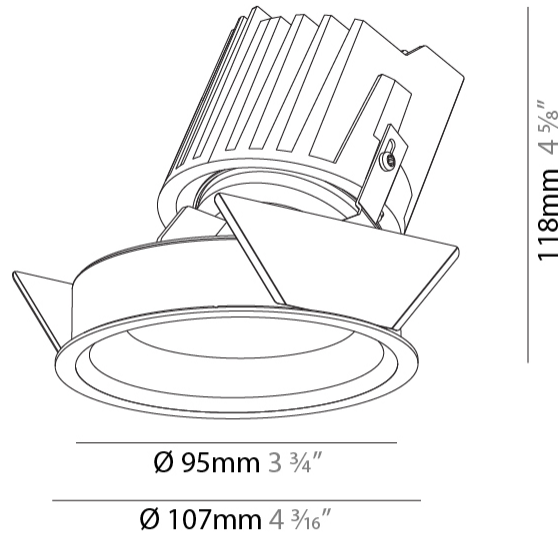

A35549-

base number   Reflector
Options

1. To build a product code in our configurator select the specify button on the base model # product page
2. To build a manual product code on this datasheet choose from the options listed below in blue font and add the suffix to the base model #

GENERAL

Series: Bioniq
Subseries: Bioniq Round Wallwash
Brand: Prolicht
Division: Architectural
Mounting Type: Recessed
Mounting Location: Ceiling
Subcategory: Downlight

PHYSICAL

Shape: Round
Diameter (mm): 107
Diameter (in): 4 3/16
Height (mm): 118
Height (in): 4 5/8
Ceiling Thickness (mm): 10 / 12.5 / 15
Ceiling Thickness (in): 3/8 or 1/2 or 9/16
Min. Recessing Depth (mm): 140
Min. Recessing Depth (in): 5 1/2
Light Distribution: Adjustable / Asymmetric
Weight (kg): 0.456
Weight (lbs): 1
Fixture Finish: Chrome
Fixture Material: Aluminum Die Cast
Cut-out Measurements: 98mm / 3 7/8"

ELECTRICAL

Lamp Type: LED (Zhaga Standard)
Total Output Wattage (W): 15
Dimming: Dali Dimming
Driver Included: No
Driver Location: Recessed Housing
Driver Type: Constant Current - 120Vac
Housing: See components
Input Voltage (V): 120
Constant Current (mA): 350

LED

Number of LEDs: 1
Color Temperature (°K): Warm Dim
Max. Delivered Lumen (lm): 910
Nominal Lumen (lm): 1140
CRI: >90 CRI
Lamp Life (hrs): 50000

OPTICAL

Reflector: 20 / 40 / 60

RATINGS AND CERTIFICATIONS

Certified By: Certified for North American Standards
IP rating: IP20