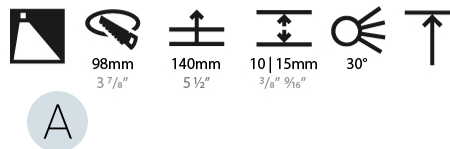

PHYSICAL

Shape: Round
Diameter (mm): 107
Diameter (in): 4 ³/₁₆
Height (mm): 118
Height (in): 4 ⁵/₈
Ceiling Thickness (mm): 10 / 12.5 / 15
Ceiling Thickness (in): 3/8 or 1/2 or 9/16
Min. Recessing Depth (mm): 140
Min. Recessing Depth (in): 5 ¹/₂
Light Distribution: Adjustable / Asymmetric
Weight (kg): 0.473
Weight (lbs): 1.04
Fixture Finish: SSR / BKV / CWI / CRY / HAB / UFT / ITA / RUA / FTG / MYG / LOD / PUS / FRO / FUP / KIA / POP / BLS / SPG / MEY / GOH / GUM / CHC / COM / ABZ / JAG / OBR / MOS / ROR
Fixture Material: Aluminum Die Cast
Cut-out Measurements: 98mm / 3 7/8"

ELECTRICAL

Lamp Type: LED (Zhaga Standard)
Input Wattage (W): 16.5
Total Output Wattage (W): 14
Dimming: Tri-Mode (Non-Dimming and Phase Dimming (120Vac only) and 0-10V Dimming)
Driver Included: No
Driver Location: Recessed Housing
Driver Type: Constant Current - Universal
Driver Class: Class 2
Housing: See components
Input Voltage (V): 120 - 277
Constant Current (MA): 350

LED

Number of LEDs: 1
Color Temperature (°K): 2700 / 3000 / 3500 / 4000
Max. Delivered Lumen (lm): 1030 / 1070 / 1117 / 1140
Nominal Lumen (lm): 1386 / 1438 / 1511 / 1542
CRI: >90 CRI
Lamp Life (hrs): 50000

OPTICAL

Reflector: 20 / 40 / 60
Adjustability: Fixed

RATINGS AND CERTIFICATIONS

Certified By: Certified for North American Standards
IP rating: IP20

PROJECT
TYPE
SPECIFIER
QUANTITY
DATE